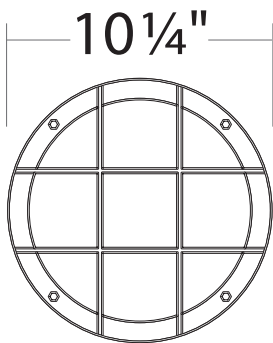

WS734C: 10" ROUND CROSS BAR

CEILING LUMINAIRE - OUTDOOR SURFACE MOUNT

600LM-1500LM (10W/20W)

- Glare-Free Soft Diffused Illumination
- Impact Resistant Diffusing Lens
- Tamper Proof Hardware
- 80+CRI Light Quality
- ADA Compliant
- IP65 Rated