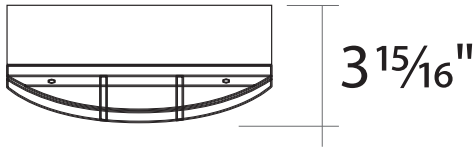

WS734C: 10" ROUND CROSS BAR

CEILING LUMINAIRE - OUTDOOR SURFACE MOUNT

600LM-1500LM (10W/20W)

- Glare-Free Soft Diffused Illumination
- Impact Resistant Diffusing Lens
- Tamper Proof Hardware
- 80+CRI Light Quality
- ADA Compliant
- IP65 Rated