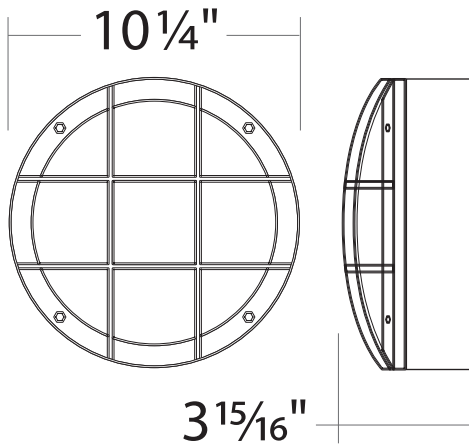

# WS734S-USA : 10" ROUND CROSS BAR

WALL LUMINAIRE - OUTDOOR SURFACE MOUNT  
700LM (20W)

**Produced in USA**

- 10W Emergency Battery Option
- Glare-Free Soft Diffused Illumination
- Impact Resistant Diffusing Lens
- Tamper Proof Hardware
- 80+CRI Light Quality
- ADA Compliant
- IP65 Rated