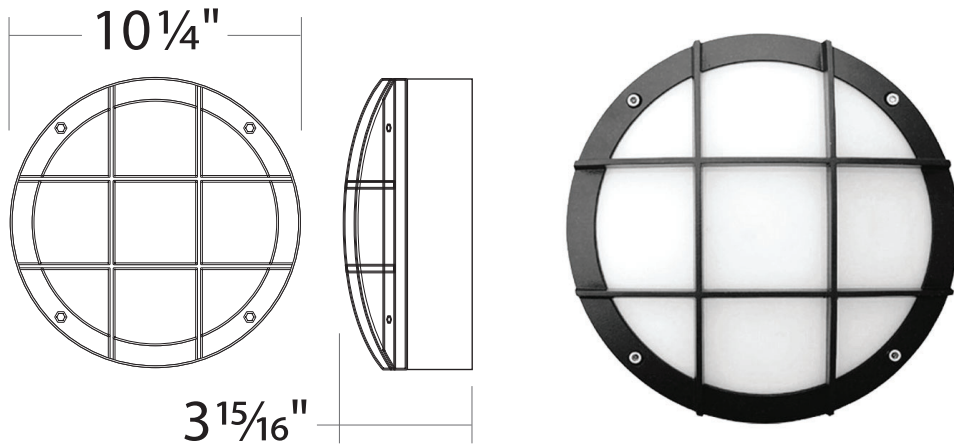

# WS734S : 10" ROUND CROSS BAR

WALL LUMINAIRE - OUTDOOR SURFACE MOUNT  
 600LM-1500LM (10W/20W)

- Glare-Free Soft Diffused Illumination
- Impact Resistant Diffusing Lens
- Tamper Proof Hardware
- 80+CRI Light Quality
- ADA Compliant
- IP65 Rated

## ORDERING : WS734SB-L06-T30

[Click for Full Specification Details](#)