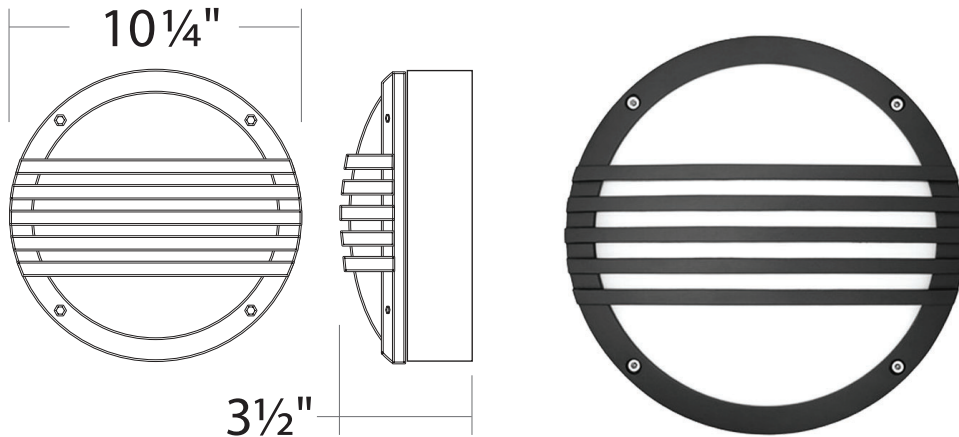

WS735S-USA : 10" ROUND STRIPED

WALL LUMINAIRE - OUTDOOR SURFACE MOUNT
700LM (20W)

• Produced in USA

- 10W Emergency Battery Option
- Glare-Free Soft Diffused Illumination
- Impact Resistant Diffusing Lens
- Tamper Proof Hardware
- 80+CRI Light Quality
- ADA Compliant
- IP65 Rated

ORDERING : WS735S-USAB-L15-DIN-T30-EM

 [Click for Full Specification Details](#)

WS735S-USA

Fixture	Finish	Lumens	Control	Color Temperature	Emergency Options
Finish	Lumens	Control	Color Temperature	Emergency Options	
Black B	20W/700lm	-L15	Non-Dimming (120V) Blank	3000K -T30	None Blank
White W²			ELV and Triac Dimming -DIN	4000K -T40	10W Emergency -EM
Silver S²			(120V)	5000K -T50¹	Battery
Bronze BZ²					