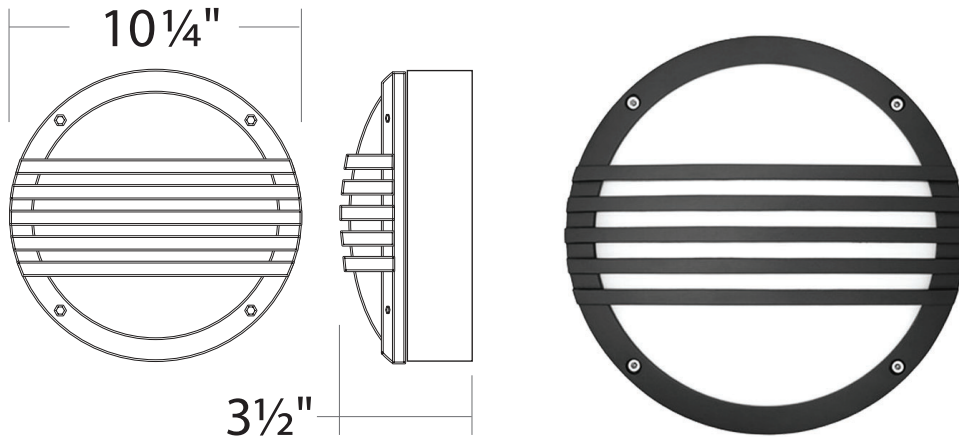

WS735S : 10" ROUND STRIPED

WALL LUMINAIRE - OUTDOOR SURFACE MOUNT

600LM-1500LM (10W/20W)

- Cold Weather Operation (-40°F)
- Glare-Free Soft Diffused Illumination
- Impact Resistant Diffusing Lens
- Tamper Proof Hardware
- 80+CRI Light Quality
- ADA Compliant
- IP65 Rated

ORDERING : WS735SB-L06-T30

 [Click for Full Specification Details](#)

WS735S

Fixture Finish Lumens Control Color Temperature

Finish	Lumens	Control	Color Temperature
Black B	10W/600lm -L06	120V	3000K -T30
White W ³	20W/1500lm -L15	120V/277V	4000K -T40
Silver S ³		0-10 Dimming (120V/277V)	5000K -T50
Bronze BZ ³		Remote Emergency Backup UE-EM	Color Changing -RGB+W ¹
		Casambi Wireless Dimming (120V/277V) -DCSM ¹	
		BubblyNet Wireless System (120V/277V) -DBNT ¹	
		SimplySnap Wireless System (120V/277V) -DSYN ²	