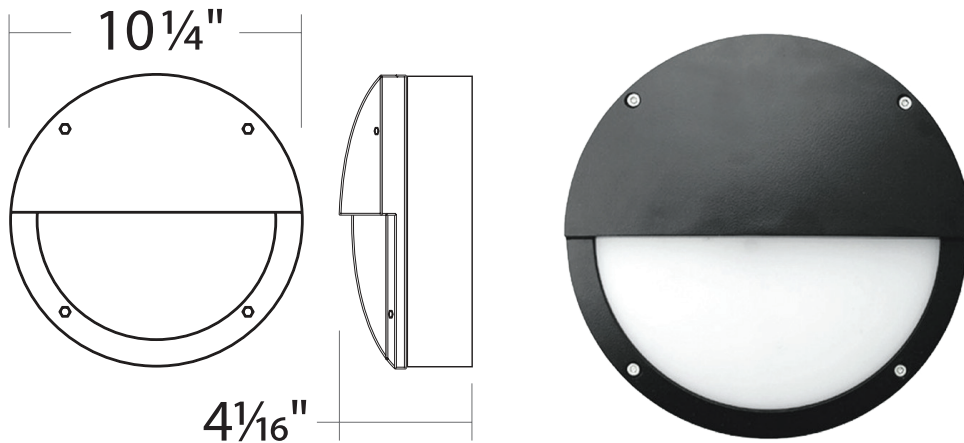

WS750S-USA : 10" ROUND HALF LID

WALL LUMINAIRE - OUTDOOR SURFACE MOUNT
700LM (20W)

• **Produced in USA**

- 10W Emergency Battery Option
- Glare-Free Soft Diffused Illumination
- Impact Resistant Diffusing Lens
- Tamper Proof Hardware
- 80+CRI Light Quality
- ADA Compliant
- IP65 Rated

ORDERING : WS750S-USAB-L15-DIN-T30-EM

[Click for Full Specification Details](#)

WS750S-USA

| Fixture | Finish | Lumens | Control | Color Temperature | Emergency Options |
|-------------------------------|---------------|----------------|--|--------------------------------|--------------------------|
| Finish | Lumens | Control | Color Temperature | Emergency Options | |
| Black B ² | 20W/700lm | -L15 | Non-Dimming (120V) Blank | 3000K -T30 | None Blank |
| White W | | | ELV and Triac Dimming -DIN (120V) | 4000K -T40 | 10W Emergency -EM |
| Silver S ² | | | | 5000K -T50 ¹ | Battery |
| Bronze BZ ² | | | | | |