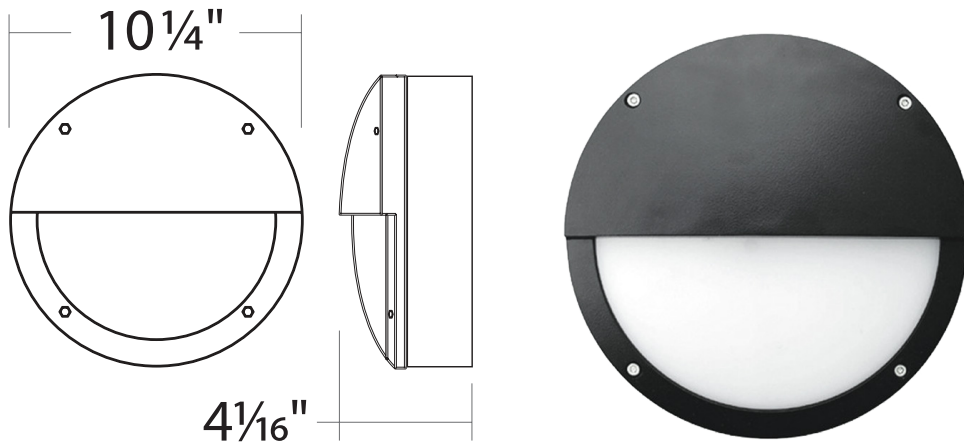

WS750S : 10" ROUND HALF LID

WALL LUMINAIRE - OUTDOOR SURFACE MOUNT
600LM-1100LM (10W/15W)

- Glare-Free Soft Diffused Illumination
- Impact Resistant Diffusing Lens
- Tamper Proof Hardware
- 80+ CRI Light Quality
- ADA Compliant
- IP65 Rated