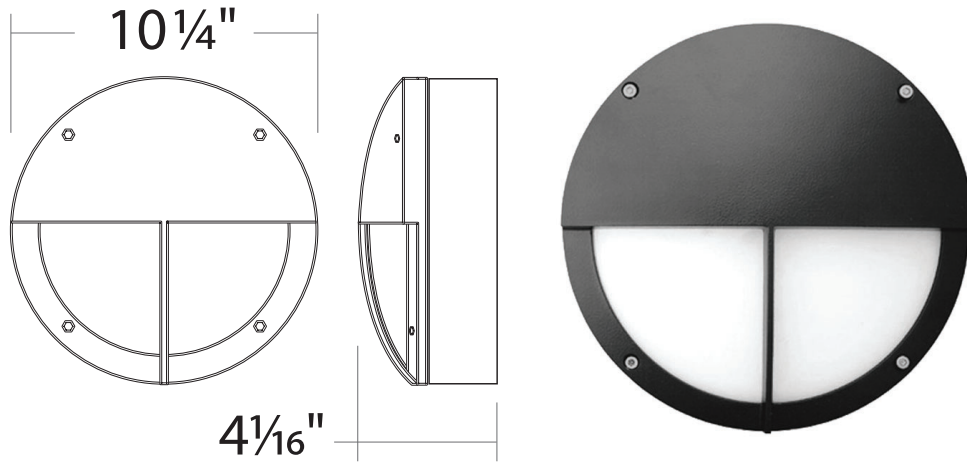

WS752S-USA : 10" ROUND HALF LID/GUARD

WALL LUMINAIRE - OUTDOOR SURFACE MOUNT
700LM (20W)

- **Produced in USA**
- 10W Emergency Battery Option
- Glare-Free Soft Diffused Illumination
- Impact Resistant Diffusing Lens
- Tamper Proof Hardware
- 80+CRI Light Quality
- ADA Compliant
- IP65 Rated

ORDERING : WS752S-USAB-L15-T30

 [Click for Full Specification Details](#)

WS752S-USA

Fixture	Finish	Lumens	Control	Color Temperature	Emergency Options
Finish	Lumens	Control	Color Temperature	Emergency Options	
Black B	20W/700lm	-L15	Non-Dimming (120V) Blank	3000K -T30	None Blank
White W²			ELV and Triac Dimming -DIN	4000K -T40	10W Emergency -EM
Silver S²			(120V)	5000K -T50¹	Battery
Bronze BZ²					