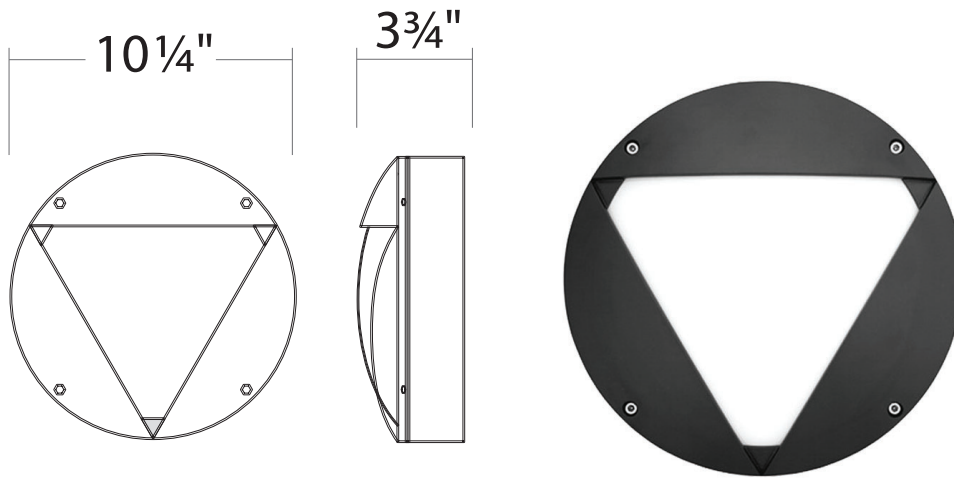

WS770S-USA : 10" ROUND VANGUARD

WALL LUMINAIRE - OUTDOOR SURFACE MOUNT
 700LM (20W)

- **Produced in USA**
- 10W Emergency Battery Option
- Glare-Free Soft Diffused Illumination
- Impact Resistant Diffusing Lens
- Tamper Proof Hardware
- 80+CRI Light Quality
- ADA Compliant
- IP65 Rated