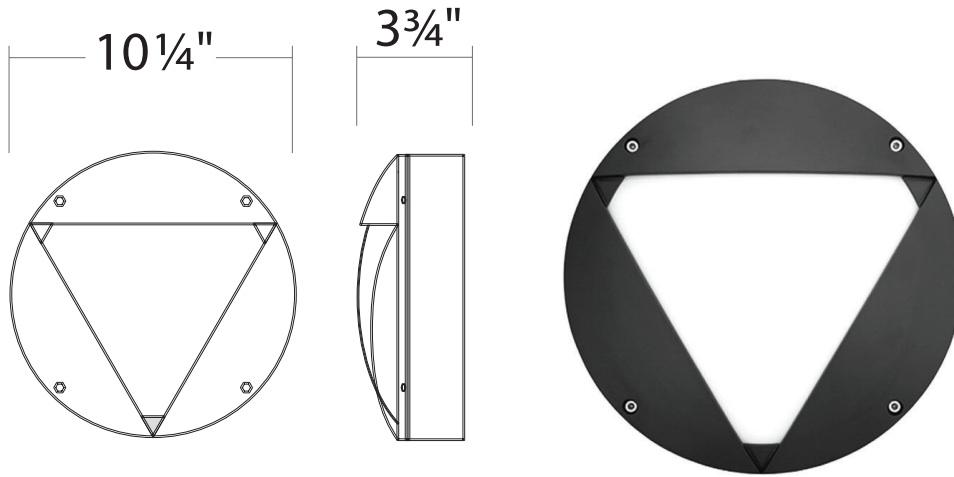

WS770S : 10" ROUND VANGUARD

WALL LUMINAIRE - OUTDOOR SURFACE MOUNT
 600LM-1500LM (10W/20W)

- Glare-Free Soft Diffused Illumination
- Impact Resistant Diffusing Lens
- Tamper Proof Hardware
- 80+CRI Light Quality
- ADA Compliant
- IP65 Rated